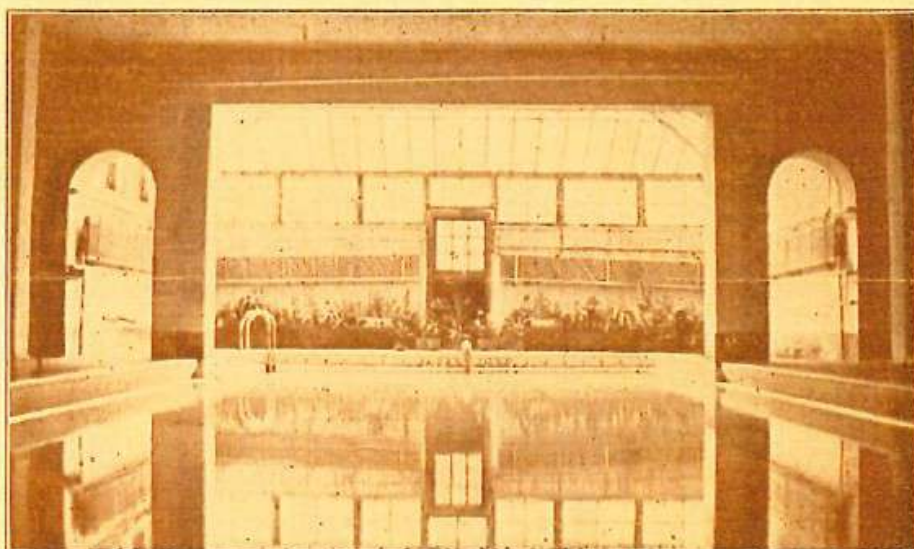

## DELIGHTFUL----

Crystal Clear Water.

Glistening White Tile Pool 60x20 feet

3 ½ to 8 ¼ feet deep.

Sunlit—windows on 3 sides and skylight.

Flowers and ferns.

Efficient Service.